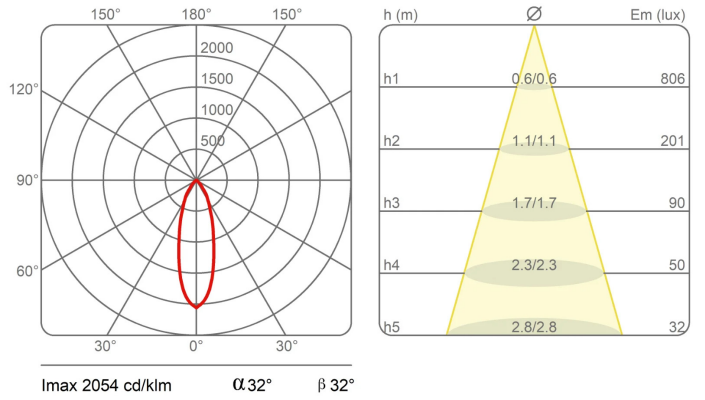

Weight 0,5 Kg

Materials

Certifications

Photometric curves

1441/O3/NE-DK SISTEMA U - 20° DARKLIGHT 13W 3000K LED

1441/R1/NE-DK SISTEMA U - 38° DARKLIGHT 13W 3000K LED

Colour variant code

40087/NE