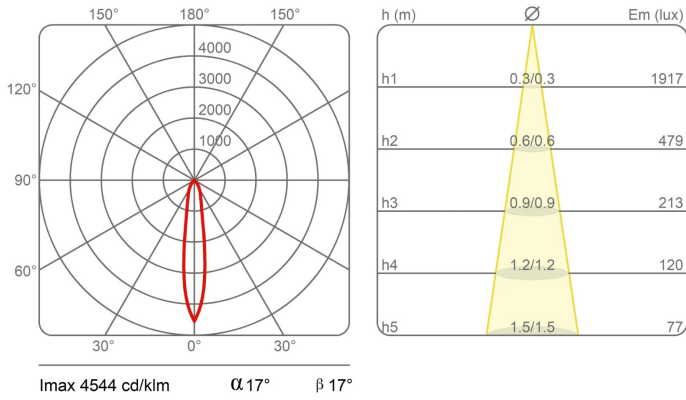

Weight 0,5 Kg

Materials

Certifications

Photometric curves

1441/O3/NE-DK SISTEMA U - 20° DARKLIGHT 13W 3000K LED

1441/R1/NE-DK SISTEMA U - 38° DARKLIGHT 13W 3000K LED

Colour variant code

40087/NE